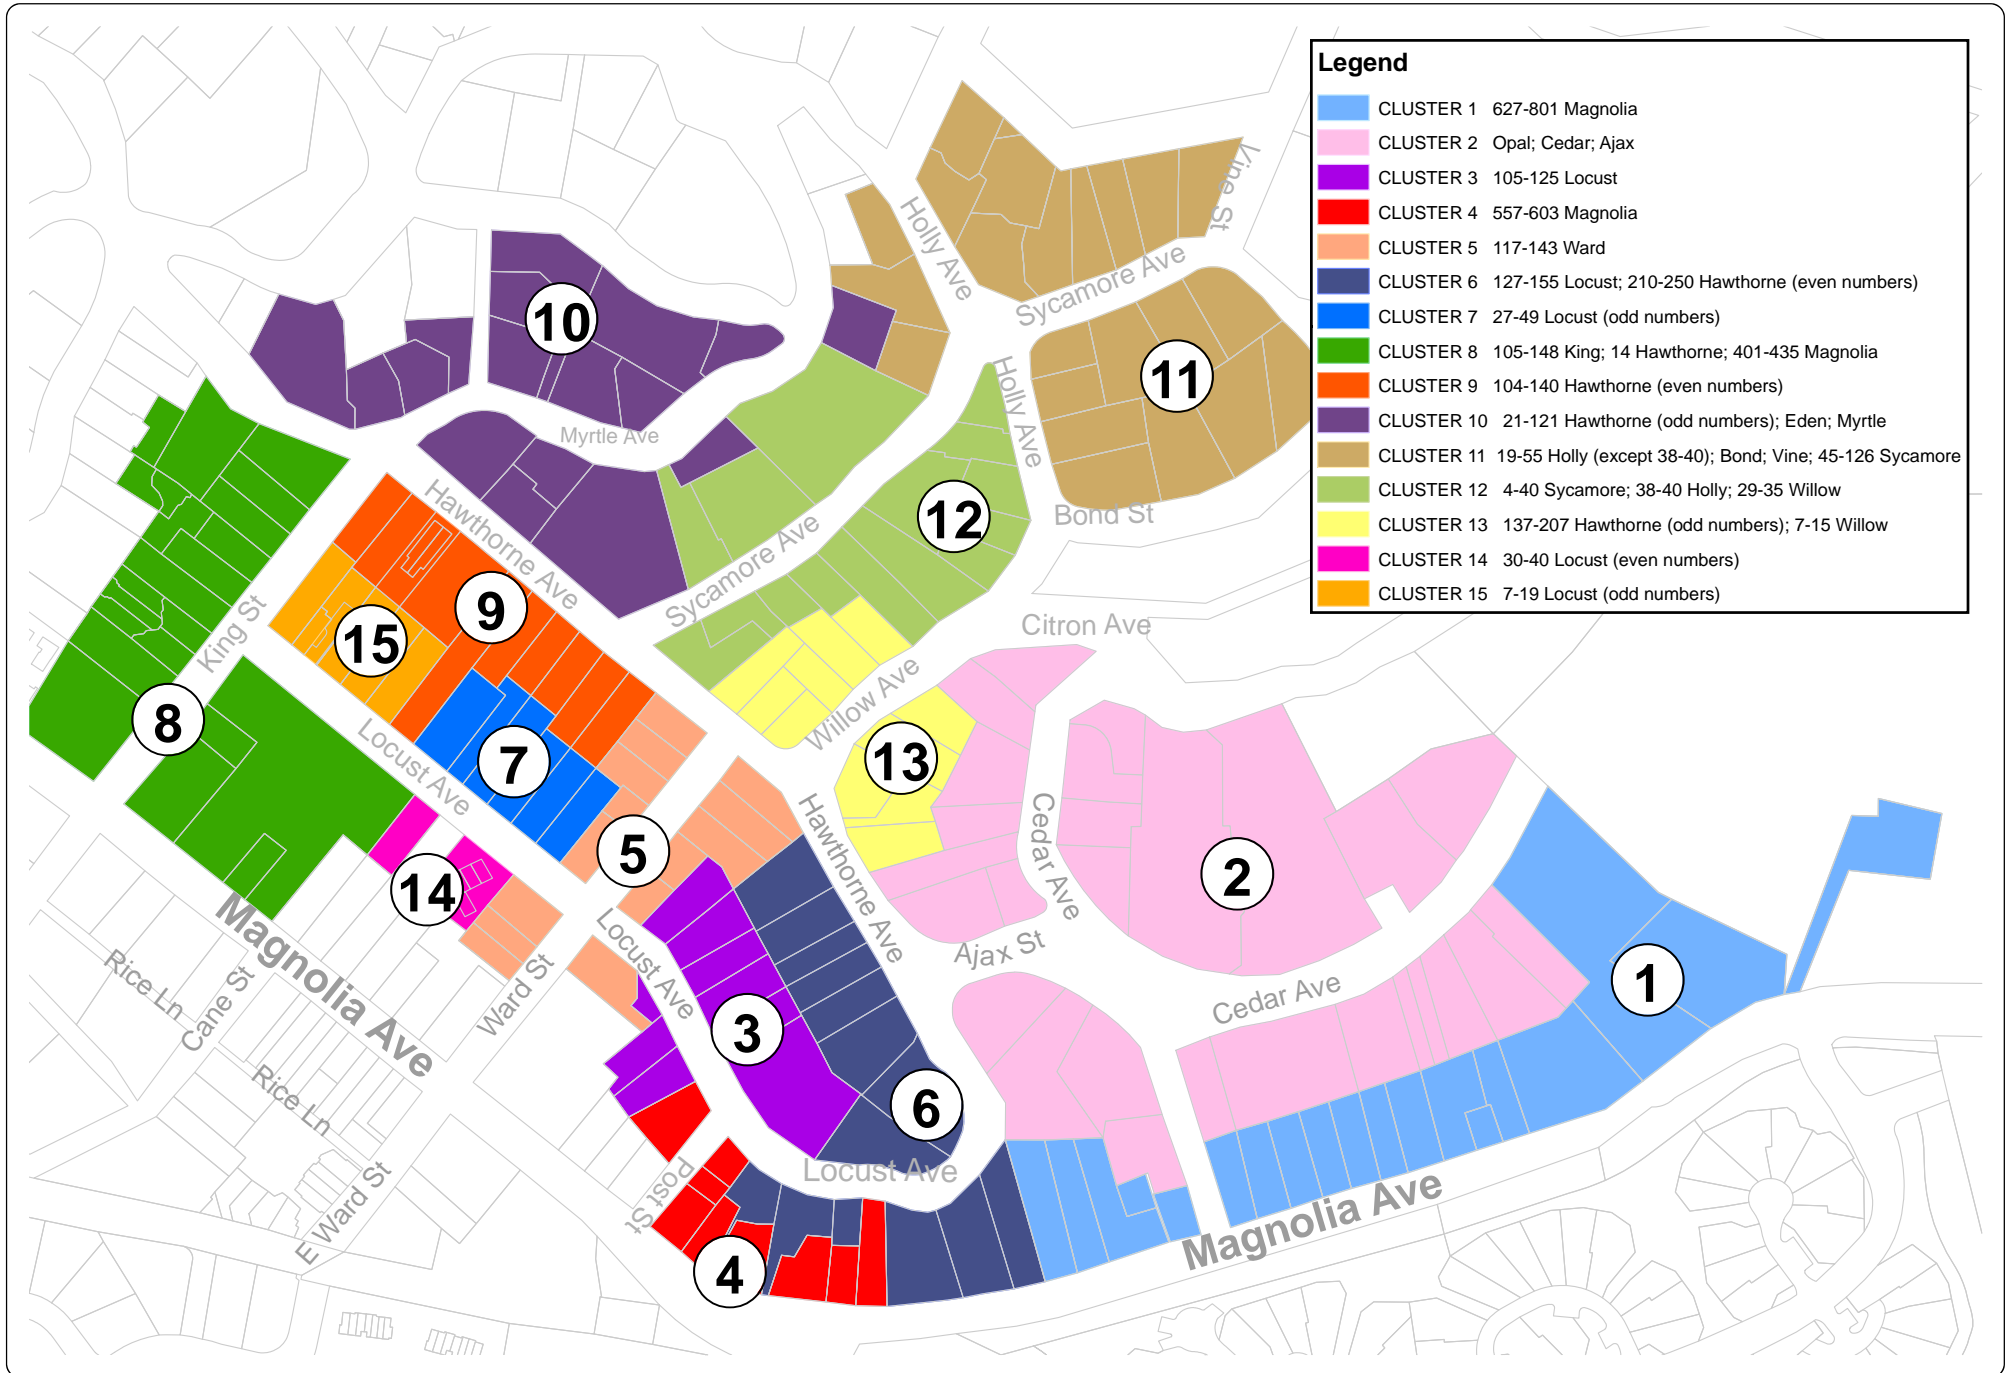

Blue Rock Neighborhood Response Groups

0 50 100 200 300 Feet